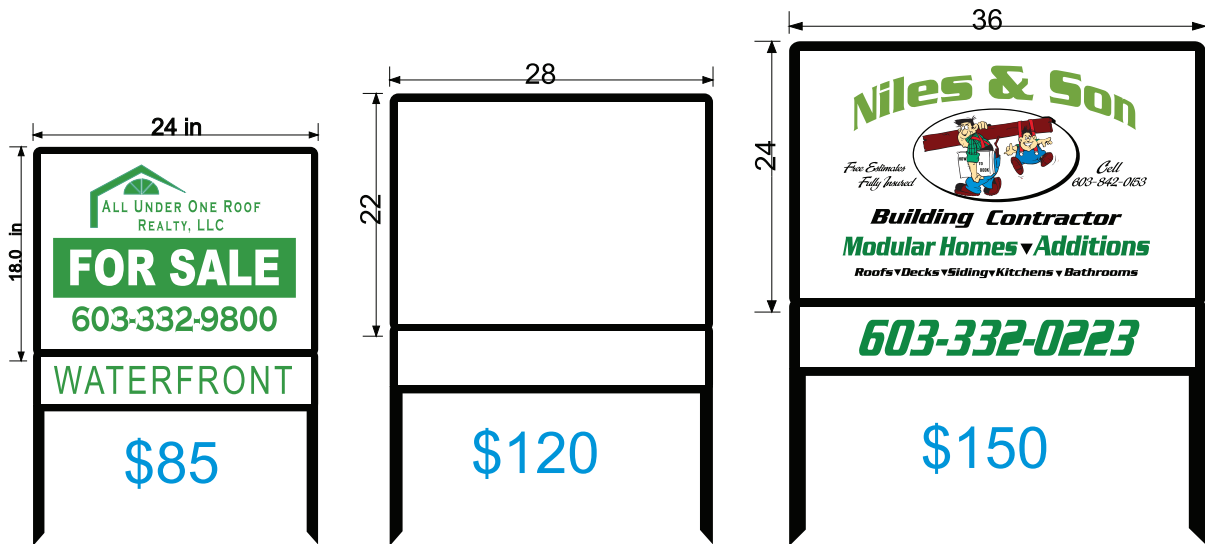

STEEL FRAME SIGNS

These prices include 2 sides with full color lettering.

Discounts for ordering in numbers.

These metal frame signs are used by realtors & construction companies everywhere.

The signs come with .040 aluminum sign blanks & fastener clips.

shunda@shundasigns.com

603-BE-HAPPY

603-234-2779

603-335-7888

1 Winter St. Plaza, Suite #9 Rochester, NH 03867